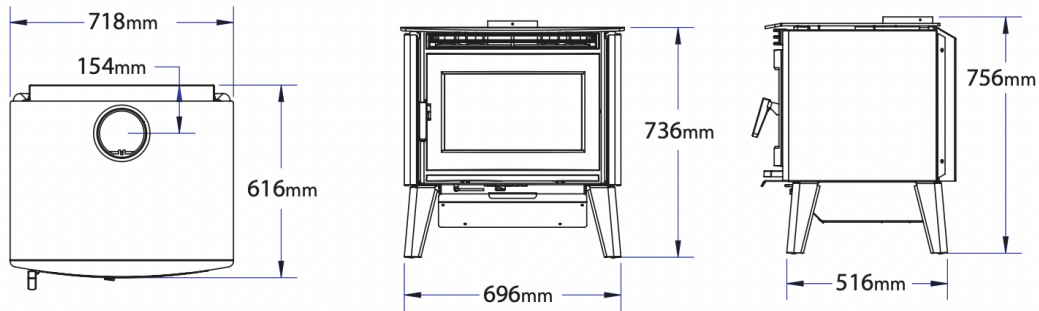

Appliance Dimensions

Figure 1. AB25 Dims metric.

Specification

dimensions	
height	756mm
width	718mm
depth	616mm
Clearances	
Rear clearance to combustible	150mm
Side clearance to combustible	400mm
Corner clearance to combustible	100mm
Rear clearance to non combustible	25mm
Side clearance to non combustible	25mm
Corner clearance to non combustible	25mm
Info	
flue size	150mm
min flue height	4mtrs
hot water	No
heating capacity	300m2
efficiency	82%
Emissions	1.0grms
wood length	450mm
stove weight	154kg