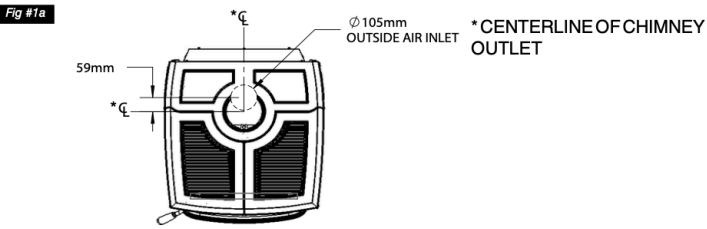

Appliance Dimensions

Outside Air Opening Dimensions

PACIFIC ENERGY

170314-20 ALT5

Specification

dimensions	
height	756mm
width	635mm
depth	724mm
Clearances	
Rear clearance to combustible	100mm
Side clearance to combustible	375mm
Corner clearance to combustible	200mm
Rear clearance to non combustible	25mm
Side clearance to non combustible	25mm
Corner clearance to non combustible	25mm
Info	
flue size	150mm
min flue height	4mtrs
hot water	No
heating capacity	250m2
efficiency	67%
Emissions	1.1grms
wood length	450mm
stove weight	222kg