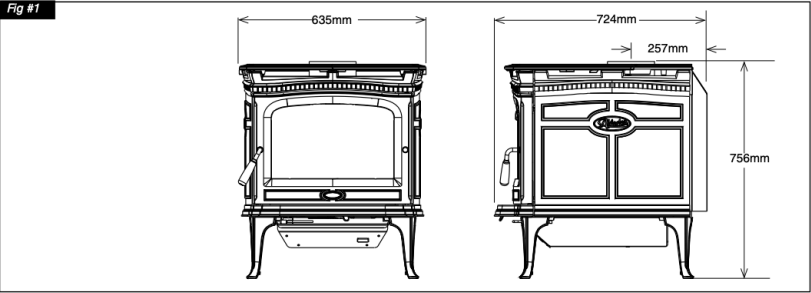

Appliance Dimensions

Outside Air Opening Dimensions

PACIFIC ENERGY

170314-20 ALT5

Specification

dimensions	
height	756mm
width	635mm
depth	724mm
Clearances	
Rear clearance to combustible	100mm
Side clearance to combustible	375mm
Corner clearance to combustible	200mm
Rear clearance to non combustible	25mm
Side clearance to non combustible	25mm
Corner clearance to non combustible	25mm
Info	
flue size	150mm
min flue height	4mtrs
hot water	No
heating capacity	250m2
efficiency	67%
Emissions	1.1grms
wood length	450mm
stove weight	222kg