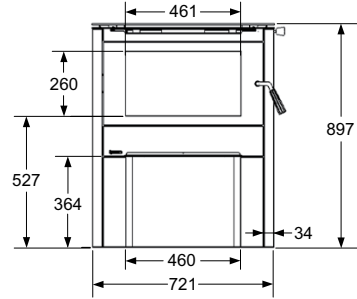

LIVING FIRE

ALTERRA

Energy Specifications

Optimum Efficiency	70%
--------------------	-----

General Specifications

Product Size	Medium
Emissions (g/kg)	0.5
View Area	1198 sq.cm.
Room Size	Medium
Vent Type	Double Wall Pipe
Vent Size (Air Intake)	N/A
Vent Size (Exhaust)	152mm

Unit Dimensions

Width (front)	726 mm
Width (back)	726 mm
Height	872 mm
Depth	592 mm

LIVING FIRE

PAUL AGNEW | DESIGNS

Richmond Showroom:
361 Swan Street, Richmond 3121

Bayside Showroom:
148-150 Cochranes Rd, Moorabbin 3189