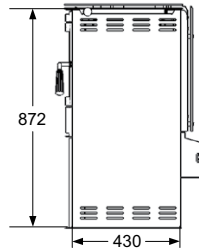

LIVING FIRE

ALTERRA

Energy Specifications

Optimum Efficiency	70%
--------------------	-----

General Specifications

Product Size	Medium
Emissions (g/kg)	0.5
View Area	1198 sq.cm.
Room Size	Medium
Vent Type	Double Wall Pipe
Vent Size (Air Intake)	N/A
Vent Size (Exhaust)	152mm

Unit Dimensions

Width (front)	726 mm
Width (back)	726 mm
Height	872 mm
Depth	592 mm

LIVING FIRE

PAUL AGNEW | DESIGNS

Richmond Showroom:
361 Swan Street, Richmond 3121

Bayside Showroom:
148-150 Cochranes Rd, Moorabbin 3189