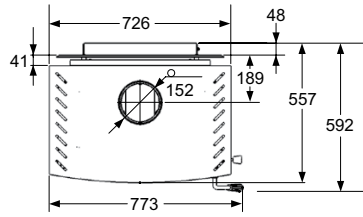

LIVING FIRE

ALTERRA

Energy Specifications

Optimum Efficiency	70%
--------------------	-----

General Specifications

Product Size	Medium
Emissions (g/kg)	0.5
View Area	1198 sq.cm.
Room Size	Medium
Vent Type	Double Wall Pipe
Vent Size (Air Intake)	N/A
Vent Size (Exhaust)	152mm

Unit Dimensions

Width (front)	726 mm
Width (back)	726 mm
Height	872 mm
Depth	592 mm

LIVING FIRE

PAUL AGNEW | DESIGNS

Richmond Showroom:
361 Swan Street, Richmond 3121

Bayside Showroom:
148-150 Cochranes Rd, Moorabbin 3189