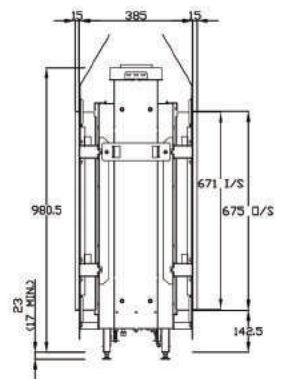

Specifications

- Minimalism in design
- Double glazed
- High efficiency space heaters approval by IAMPO
- Balanced flue technology
- 800mm portrait glass
- Intelligent single burner technology
- Available on natural gas & LPG
- Heat output 6.5 kW
- Suitable for central house automation
- Full remote-control operation, timer and eco function
- Wi-Fi compatible with App
- Natural convection and radiant heat output
- Realistic burnt log media
- Different by design