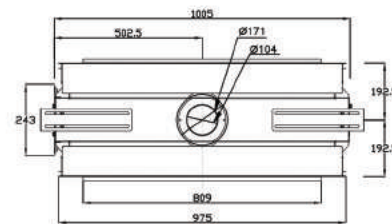

Specifications

- Minimalism in design
- Double glazed
- High efficiency space heaters approval by IAMPO
- Balanced flue technology
- 800mm portrait glass
- Intelligent single burner technology
- Available on natural gas & LPG
- Heat output 6.5 kW
- Suitable for central house automation
- Full remote-control operation, timer and eco function
- Wi-Fi compatible with App
- Natural convection and radiant heat output
- Realistic burnt log media
- Different by design