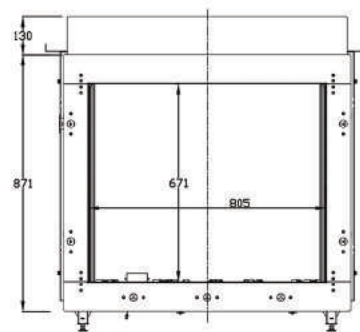

- Minimalism in design
- Double glazed
- High efficiency space heaters approval by IAMPO
- Balanced flue technology
- 800mm portrait glass
- Intelligent single burner technology
- Available on natural gas & LPG
- Heat output 6.5 kW
- Suitable for central house automation
- Full remote-control operation, timer and eco function
- Wi-Fi compatible with App
- Natural convection and radiant heat output
- Realistic burnt log media
- Different by design