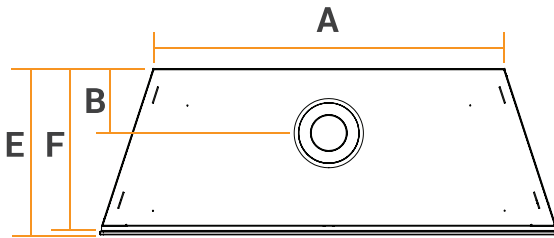

IN THE DETAILS...

Heats up to
90m²

Black & stainless
fascia options

4 Decorative
media options

Glass primary
guard

Gas space heater

Unit Size and Clearances (mm)

	A	B	C	D	E	F	G	H	I	J	K
Kalora Sorrento	955	207	1234	620	482	440	808	80	1000	360	330