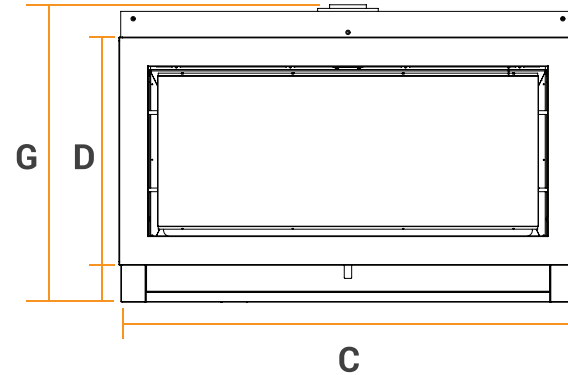

IN THE DETAILS...

Heats up to
90m²

Black & stainless
fascia options

4 Decorative
media options

Glass primary
guard

Gas space heater

Unit Size and Clearances (mm)

	A	B	C	D	E	F	G	H	I	J	K
Kalora Sorrento	955	207	1234	620	482	440	808	80	1000	360	330