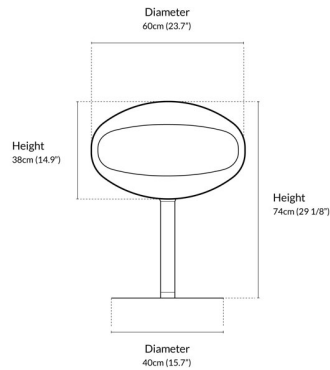

www.livingfire.com.au

AERIS

PEDESTAL

VELLUM

Cocoon Fires AERIS
Burning Time: Up to 5hrs
kW Output: 3.0 kW
Features: • 360° Rotation
• Converts to Pedestal

Cocoon Fires Pedestal
Burning Time: Up to 5hrs
kW Output: 3.0 kW
Features: • Converts to AERIS