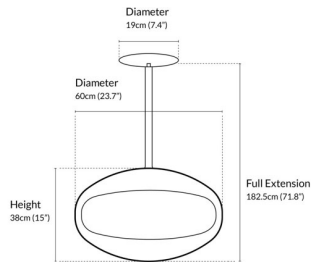

www.livingfire.com.au

AERIS

PEDESTAL

VELLUM

Cocoon Fires AERIS
Burning Time: Up to 5hrs
kW Output: 3.0 kW
Features: • 360° Rotation
• Converts to Pedestal

Cocoon Fires Pedestal
Burning Time: Up to 5hrs
kW Output: 3.0 kW
Features: • Converts to AERIS