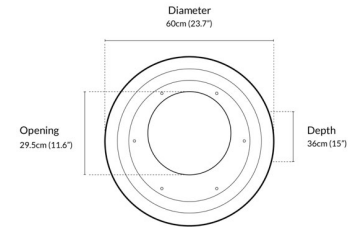

www.livingfire.com.au

AERIS

PEDESTAL

VELLUM

Cocoon Fires AERIS
Burning Time: Up to 5hrs
kW Output: 3.0 kW
Features: • 360° Rotation
• Converts to Pedestal

Cocoon Fires Pedestal
Burning Time: Up to 5hrs
kW Output: 3.0 kW
Features: • Converts to AERIS