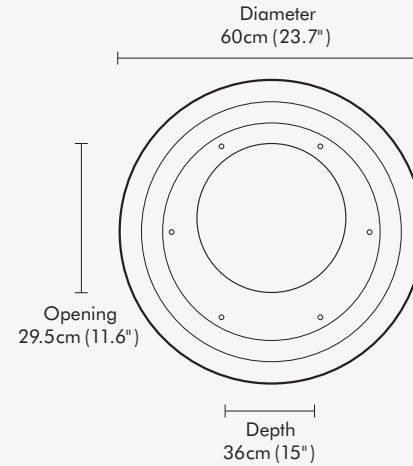

**0.3
LT/HR**
AVG. CONSUMPTION
 ± 0.30 LT/HR

3.0 kW
OUTPUT

COCOON VELLUM

TECHNICAL SPECIFICATIONS

Mounting Bracket

- 316 Marine Grade
Stainless Steel Mirror Finish