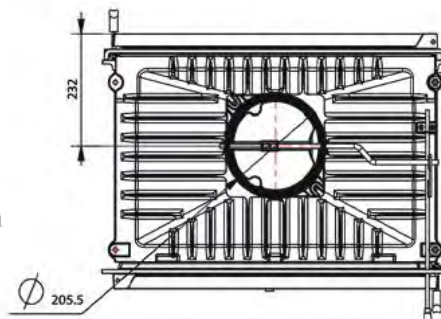

Siena

seven fifty tunnel

Exclusively brought to Living Fire by Paul Agnew Designs.

This modern minimalist wood heater can blend into a multitude of design interiors, with the flexibility to be used as an open fireplace or slow combustion unit, this double-sided fireplace will make a statement in any open plan space.

Designed to be enjoyed from both sides, this is the perfect unit to divide any space.

Placed in the centre of a room, or even the most modern warehouse conversion, this beautifully crafted cast iron is sure to catch your eye.

Whether installed as a built-in or left freestanding, the high quality craftsmanship guarantees reliability and durability.

Specifications

- Secure swing door opening system
- Regulation of air supply for combustion
- Built in damper control
- Dual combustion heating system:
  - radiant and natural convection exclusive
  - to the inbuilt model
- Radiant combustion heating system
- Removable grate for easy cleaning
- Heat resistant glass withstands
  - temperatures of 800°C.
- Minimalist frame with blackened glass
  - edge for modern design.
- Heats up to 290 sqm

PAUL AGNEW | **DESIGNS**®

info@paulagnewdesigns.com | www.paulagnewdesigns.com